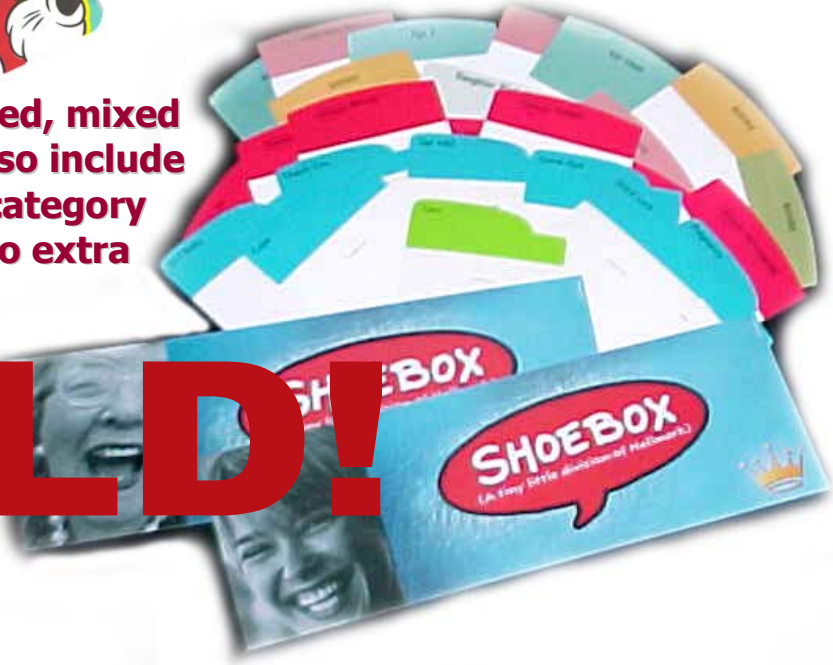

A Major Buyback of Hallmark Cards!

TOO LATE!

This is a completely assembled lot pulled from the shelves of one of the nation's largest fulfillment centers. About 50% of the inventory is greeting cards. The remainder is loaded with many of the desirable Hallmark products: wrapping paper, gift bags, plus ornaments and picture frames.

Each case of cards averages 700 cards and envelopes (we know: we actually counted some!) and each pallet averages 30 case and is at least five feet high! The inventory is 100 pallets- that's a minimum of 3,000 cases and because this is a new deal, there is very little warehouse dirt or damage to the case.

SOLD!

Not only are the envelopes included, mixed into each case, but many cases also include attractive Hallmark signage and category backer cards as well! All this at no extra charge!

SOLD!

Another great deal brought to you by Dealco Inc!

Seasonal & Everyday Cards • Wrapping Paper • Gift Bags • Giftware • Ornaments • And More!

Every item in this inventory is genuine Hallmark, and the Hallmark logo appears on each item. All items are UPC coded.