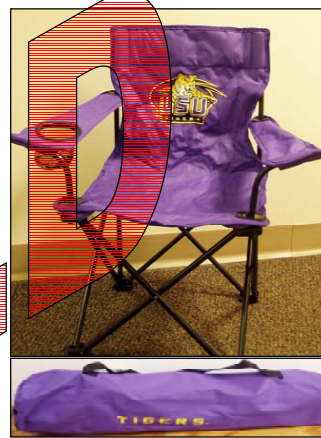

57563

12 Pack Cooler

*Available Quantity: 5,987 (Assorted)
Pictured Cooler: University of Maryland*

Tote Bag

*Available Quantity: 6,355 (Assorted)
Pictured Tote Bag: Penn State*

Folding Chair

*Available Quantity: 10,476 (Assorted)
Pictured Folding Chair: Iowa State*

Team Youth Chair

*Available Quantity: 8,307 (Assorted)
Pictured Tote Bag: LSU*

Portable Table

*Available Quantity: 5,626 (Assorted)
Pictured Portable Table: Florida State*

Camo Chair

*Available Quantity: 540 (Assorted)
Pictured Camo Chair: North Carolina State*